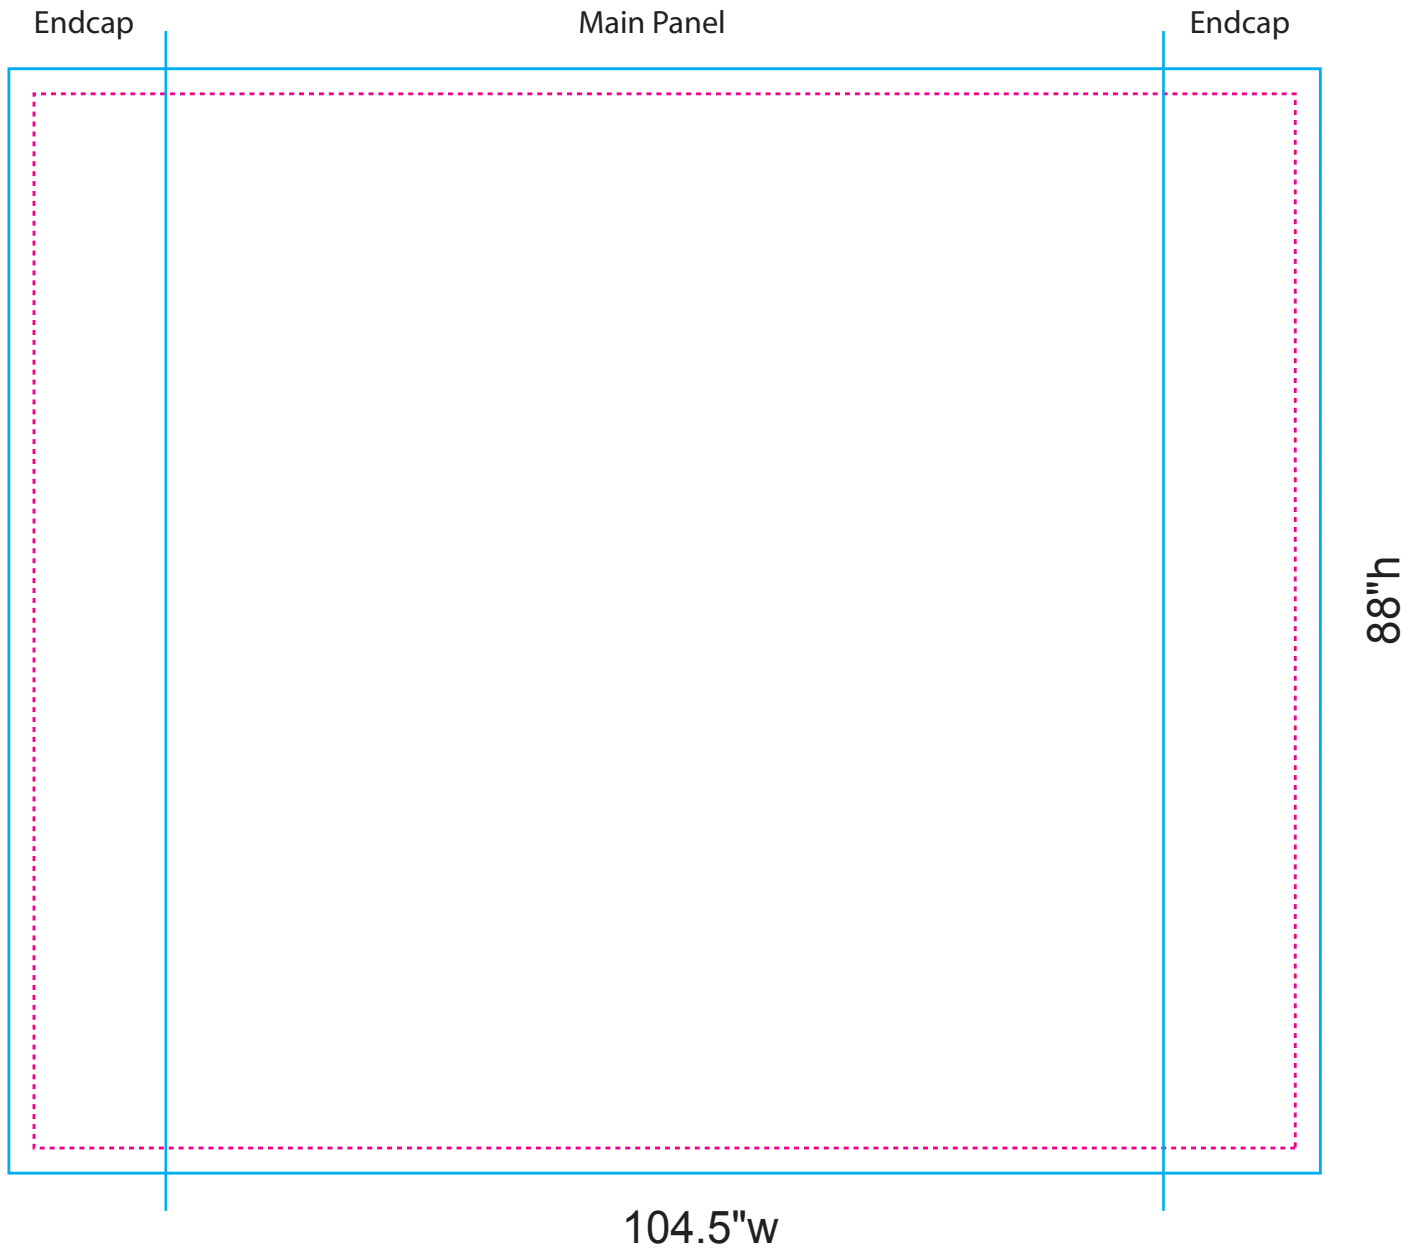

3x3 Curved Burst With Endcaps

Final size: 104.5"w x 88"h
Stitching area: 100.5"w x 84"h

Please make sure text and images are at least 1" away from stitching and panel break.